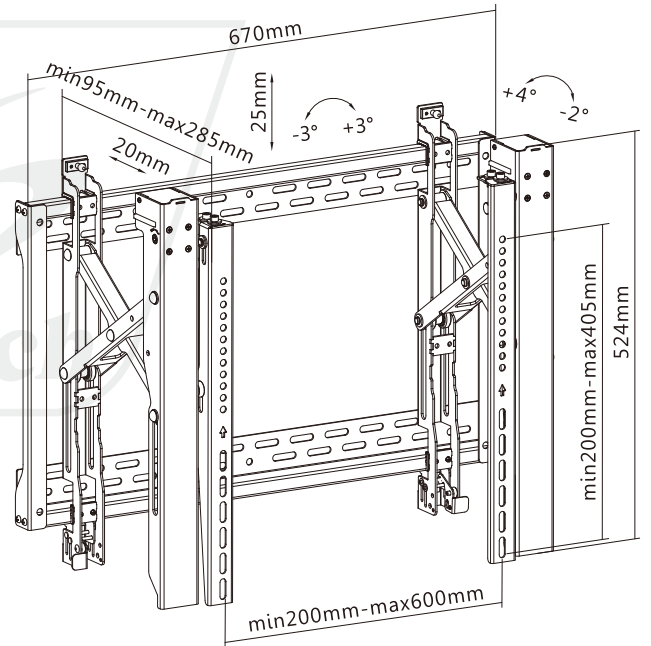

## Video Wall Mount System (Pop out Digital Signage Mount)

Fits for most 37"~75" Screen

Screen Size  
45"-75"

VESA Compatible  
200x200 400x200  
300x300 400x400  
600x400

Profile to wall  
92-285mm/  
3.6"-11.2"

Tilt Range  
+4°--2°

Screen Level  
+3° - -3°

Weight Capacity  
70kg/154lbs

Anti-theft

**Pop-out Lock System**  
ensures safety use by reducing the possibility of accidental pop-outs via the additional plastic plug-in pieces.

**Pop-out Extension**  
easily pulls out for installation and maintenance.

**Quick-release Latch**  
easily activates lock & unlock mode to secure displays in place firmly.

**Multi-dimensional Micro Adjustment**  
enables precision alignment of the video wall configuration including depth, height and tilt.