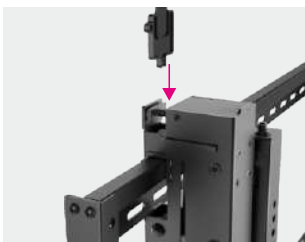

Tilt Range  
+4°--2°

Screen Level  
+3° - -3°

Weight Capacity  
70kg/154lbs

Anti-theft

**Pop-out Lock System**  
ensures safety use by reducing the possibility of accidental pop-outs via the additional plastic plug-in pieces.

**Pop-out Extension**  
easily pulls out for installation and maintenance.

**Quick-release Latch**  
easily activates lock & unlock mode to secure displays in place firmly.

**Multi-dimensional Micro Adjustment**  
enables precision alignment of the video wall configuration including depth, height and tilt.