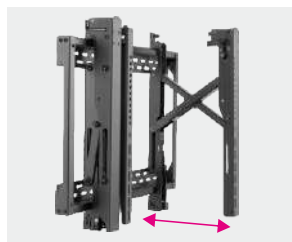

## Video Wall Mount System (Pop out Digital Signage Mount)

Fits for most 37"~75" Screen

Screen Size  
45"-75"

VESA Compatible  
200x200 400x200  
300x300 400x400  
600x400

Profile to wall  
92-285mm/  
3.6"-11.2"

Tilt Range  
+4°--2°

Screen Level  
+3° - -3°

Weight Capacity  
70kg/154lbs

Anti-theft

**Pop-out Lock System**  
ensures safety use by reducing the possibility of accidental pop-outs via the additional plastic plug-in pieces.

**Pop-out Extension**  
easily pulls out for installation and maintenance.

**Quick-release Latch**  
easily activates lock & unlock mode to secure displays in place firmly.

**Multi-dimensional Micro Adjustment**  
enables precision alignment of the video wall configuration including depth, height and tilt.